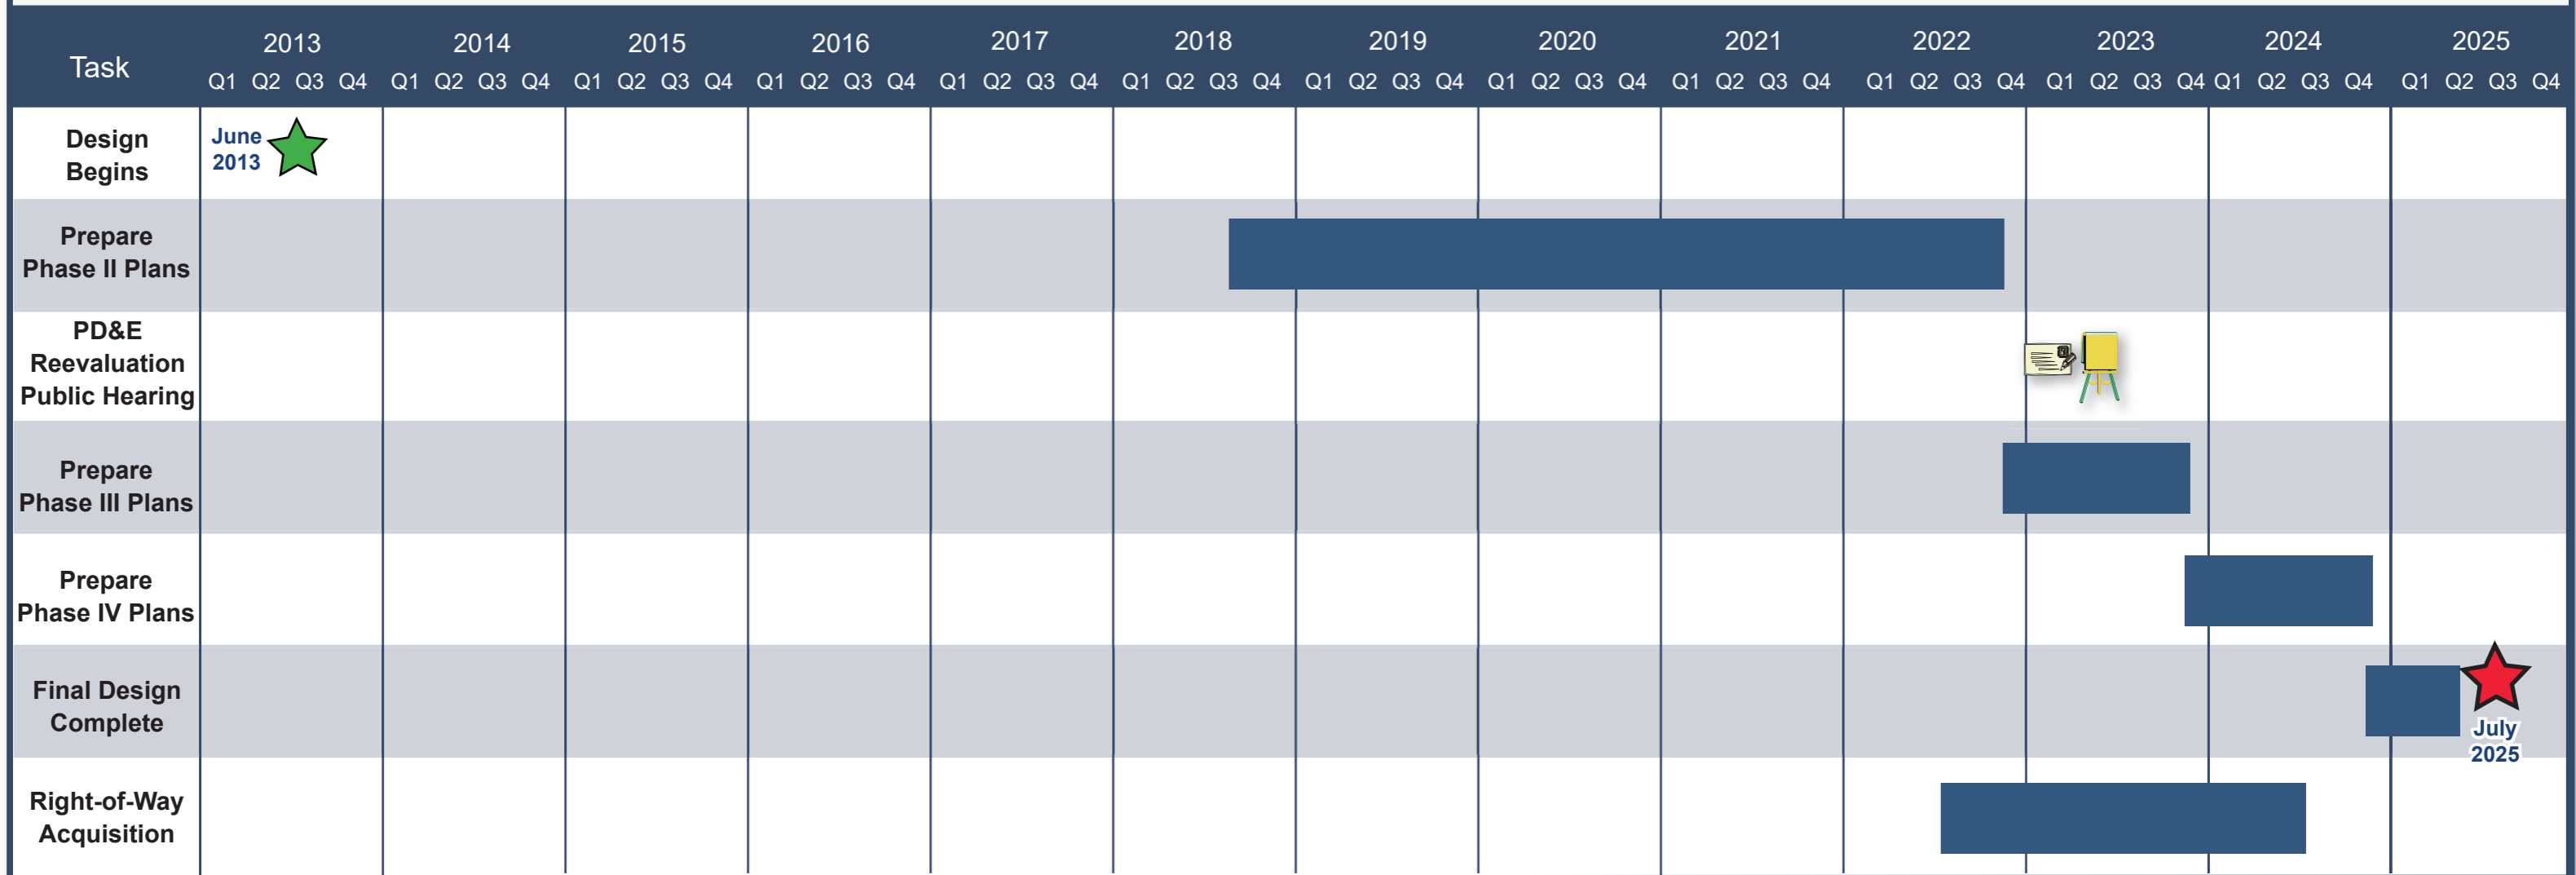

# Metro Parkway (State Road 739) Design Project Schedule

## From Daniels Parkway to Winkler Avenue

 = Design Start / Complete Date     
  = Newsletter     
  = Public Hearing